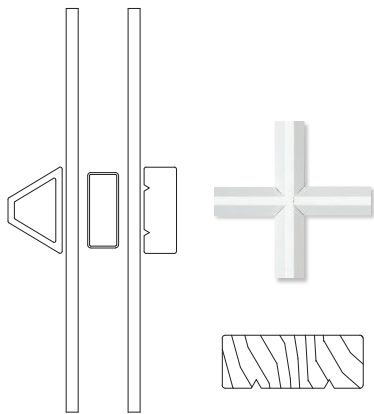

euro
Sliding Patio
Door Handle

flush mount
Multi-slide Patio
Door Handle

NOTE: Printing limitations prevent exact color/finish representation. See your Windsor distributor for actual samples.

contemporary stops + glazing bead

Casement Operating

Casement Picture

Low Profile Direct Set

contemporary grille profiles

Exterior: 7/8" Tall Putty
Interior: 7/8" Contemporary

Exterior: 1-1/4" Ogee
Interior: 1-1/4" Contemporary

Exterior: 2" Tall Putty
Interior: 2" Contemporary