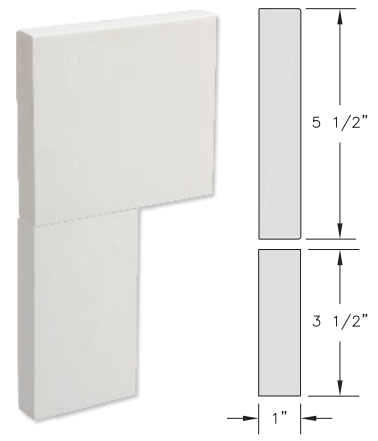

Cellular PVC Exterior Casing Options

4-1/2" Backband

5-1/2" Flat

Plantation (3-1/2" Side; 5-1/2" Head)

GRILLES All of our wood and cellular PVC Windsor Divided Lite (WDL) bars are hand-fitted to ensure a perfect fit. Tall and short bars are available on casement, awning and direct set. Short bars are available on double hung and patio doors.