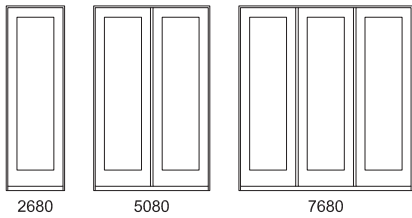

7-11 7/8
7-11 3/8
79 3/4