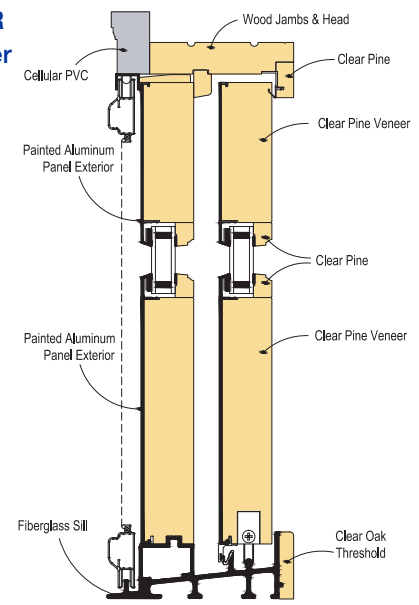

Legend HBR French Slider