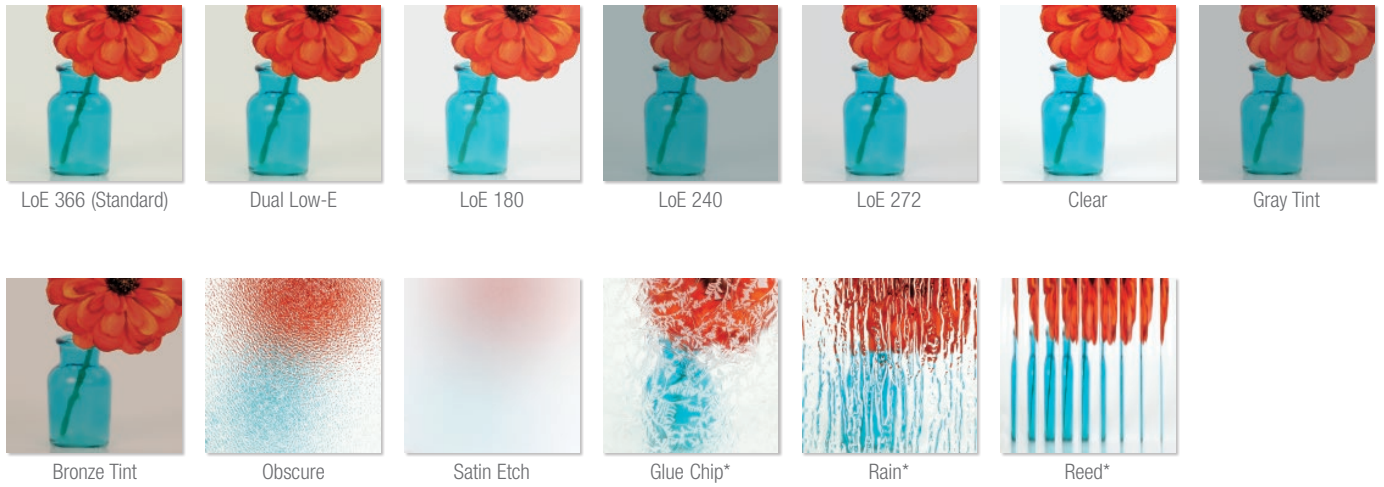

WM 1021 • 5-1/4"

B 200 • 11/16" x 2-1/2"

Rosettes

Rosette • 2-3/4"

Rosette • 3-3/4"

GLASS *Special order item

SCREENS

Conventional Screen Mesh