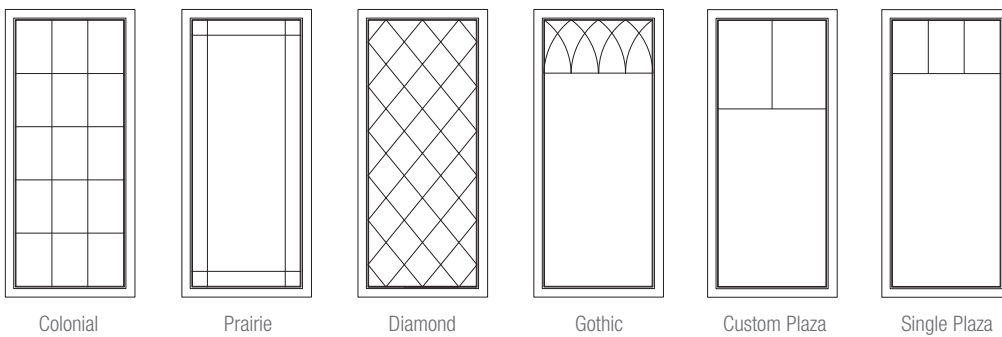

Legend HBR 2"
Contemporary & Putty
WDL w/ Inner Bar

GRILLE PATTERNS

Some grille patterns are not available in all configurations and products.

Casement and Awning Grille Patterns

Patio Door Grille Patterns

GRILLE WIDTHS

Double Hung Grille Patterns

Colonial

Prairie

Diamond

Plaza

DIRECT SET AND RADIUS OPTIONS

Radius and Direct Set Special Shapes