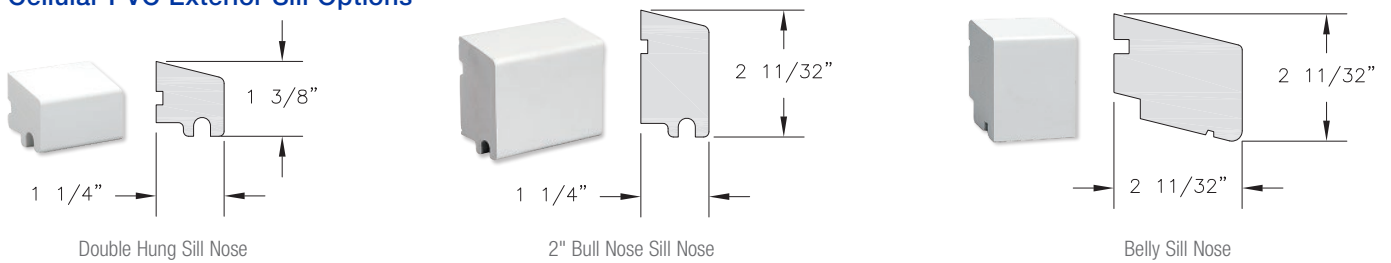

EXTERIOR TRIM

Cellular PVC Exterior Sill Options