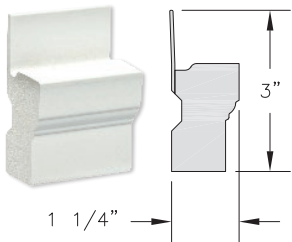

EXTERIOR TRIM

Cellular PVC Exterior Casing Options

WM 180 Brickmould

Cellular PVC Exterior Casing Options

WM 180 Brickmould with Flange

Cellular PVC Exterior Casing Options

Williamsburg

3-1/2" Flat

Cellular PVC Exterior Casing Options

4-1/2" Backband

5-1/2" Flat

Plantation (3-1/2" Side; 5-1/2" Head)

GRILLES All of our wood and cellular PVC Windsor Divided Lite (WDL) bars are hand-fitted to ensure a perfect fit. Tall and short bars are available on casement, awning and direct set. Short bars are available on double hung and patio doors.