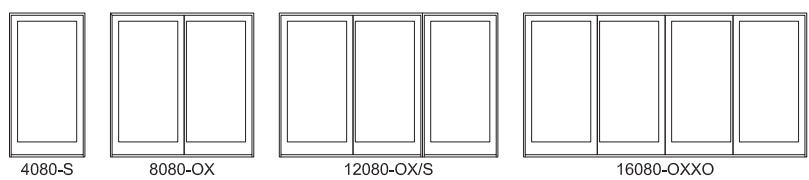

4-2 3/4	7-11 3/4	12-1 3/4	15-9 5/16
4-2	7-11	12-1	15-8 9/16
39 1/2	39 1/4	39 1/4	39 1/4

6-8 1/2
6-7 1/2
64

6-11 1/2
6-10 1/2
67

8-0 1/2
7-11 1/2
80

Legend HBR

In-swing Patio Doors

Rough Opq
Frame
Glass

2-6 15/16	5-0 3/4	7-6 9/16	7-11 7/8	9-0 3/8	10-0 3/8
2-6 3/16	5-0	7-5 13/16	7-11 1/8	8-11 5-8	9-11 5-8
20	20	20	11 1/2 - 20 - 11 1/2	14 - 20 - 14	20