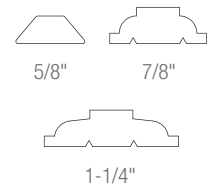

GRILLE WIDTHS