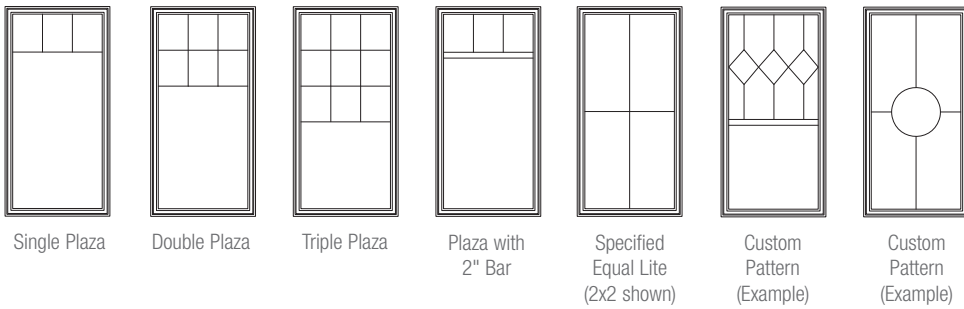

GRILLE PATTERNS

Some grille patterns are not available in all configurations and products.

Casement and Awning Grille Patterns