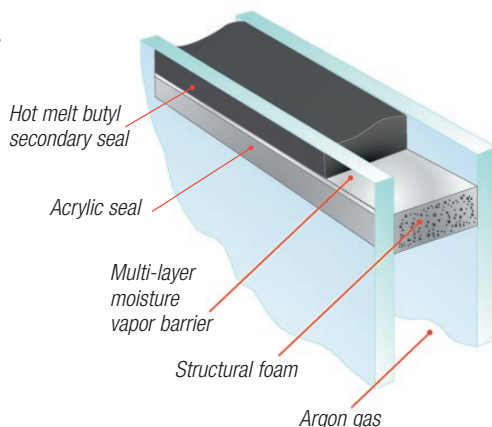

ENERGY STAR® Partner

Windsor Windows & Doors is proud to be an ENERGY STAR partner. Look for the ENERGY STAR logo on our products, which means those models meet EPA guidelines for energy efficiency. Performance data is available on our website at www.windsorwindows.com.

Warranty

The Legend product line offers a 25-year transferrable guarantee on exterior CPVC components, a 20-year non-prorated glass warranty against seal failure and a 10-year warranty on other parts.

State-of-the-Art Lisec® Glass Fabrication Equipment

Our highly-automated glass line requires no manual manipulation – dramatically reducing seal failures caused by human contact with the glass – while our robotic equipment provides an incredible level of accuracy for a fast and efficient material flow.

Super Spacer® Technology

Super Spacer dual-seal moisture barrier technology provides one of the most thermally efficient spacers in the marketplace, meeting or exceeding ENERGY STAR guidelines in all zones. All-foam Super Spacer reduces heat and cold conduction, which results in more comfortable living for homeowners and fewer callbacks for builders.

Super Spacer®

Reverse dual-seal technology

(Airspace is not filled with argon in products with breathing tubes.)