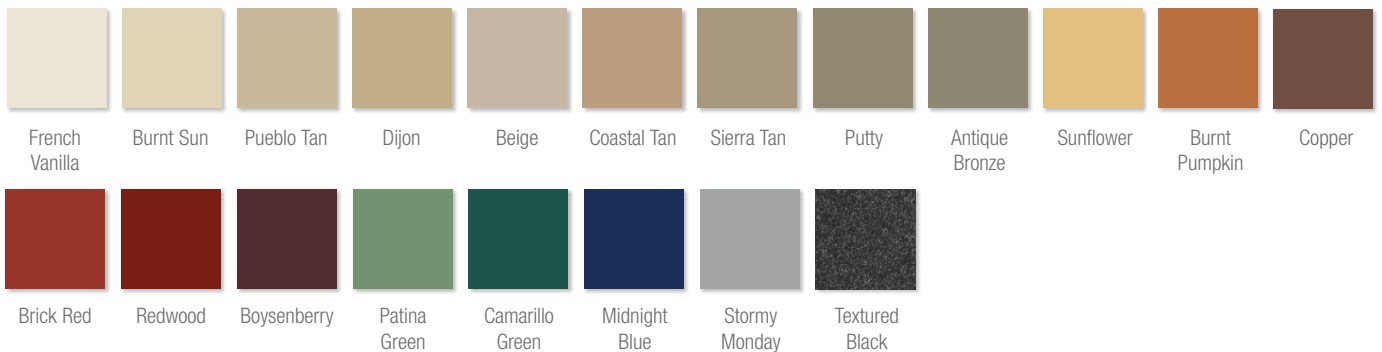

STANDARD CELLULAR PVC COLOR

White

STANDARD CLAD COLORS (LEGEND HBR) Available in 2604 and 2605 finish.

FEATURE CLAD COLORS (LEGEND HBR) Available in 2604 and 2605 finish. (Custom color matching is also available.)

Prefinished Painted Interiors

Painted White
Legend HBR

Painted Black
Legend HBR

Painted Gray
Legend HBR

Prefinished Stained Interiors CLEAR COAT AND STAIN SAMPLES ARE SHOWN ON CLEAR SELECT PINE AND REPRESENT OPTIONS AVAILABLE. ACTUAL FINISH MAY VARY.