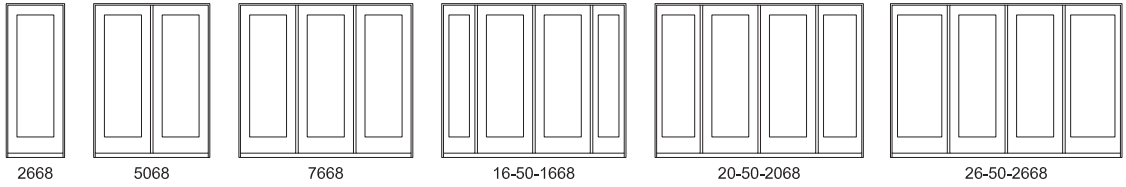

Legend HBR

In-swing Patio Doors

Rough Opq
Frame
Glass

2-6 15/16	5-0 3/4	7-6 9/16	7-11 7/8	9-0 3/8	10-0 3/8
2-6 3/16	5-0	7-5 13/16	7-11 1/8	8-11 5-8	9-11 5-8
20	20	20	11 1/2 - 20 - 11 1/2	14 - 20 - 14	20

6-8
6-7 1/2
63 7/8