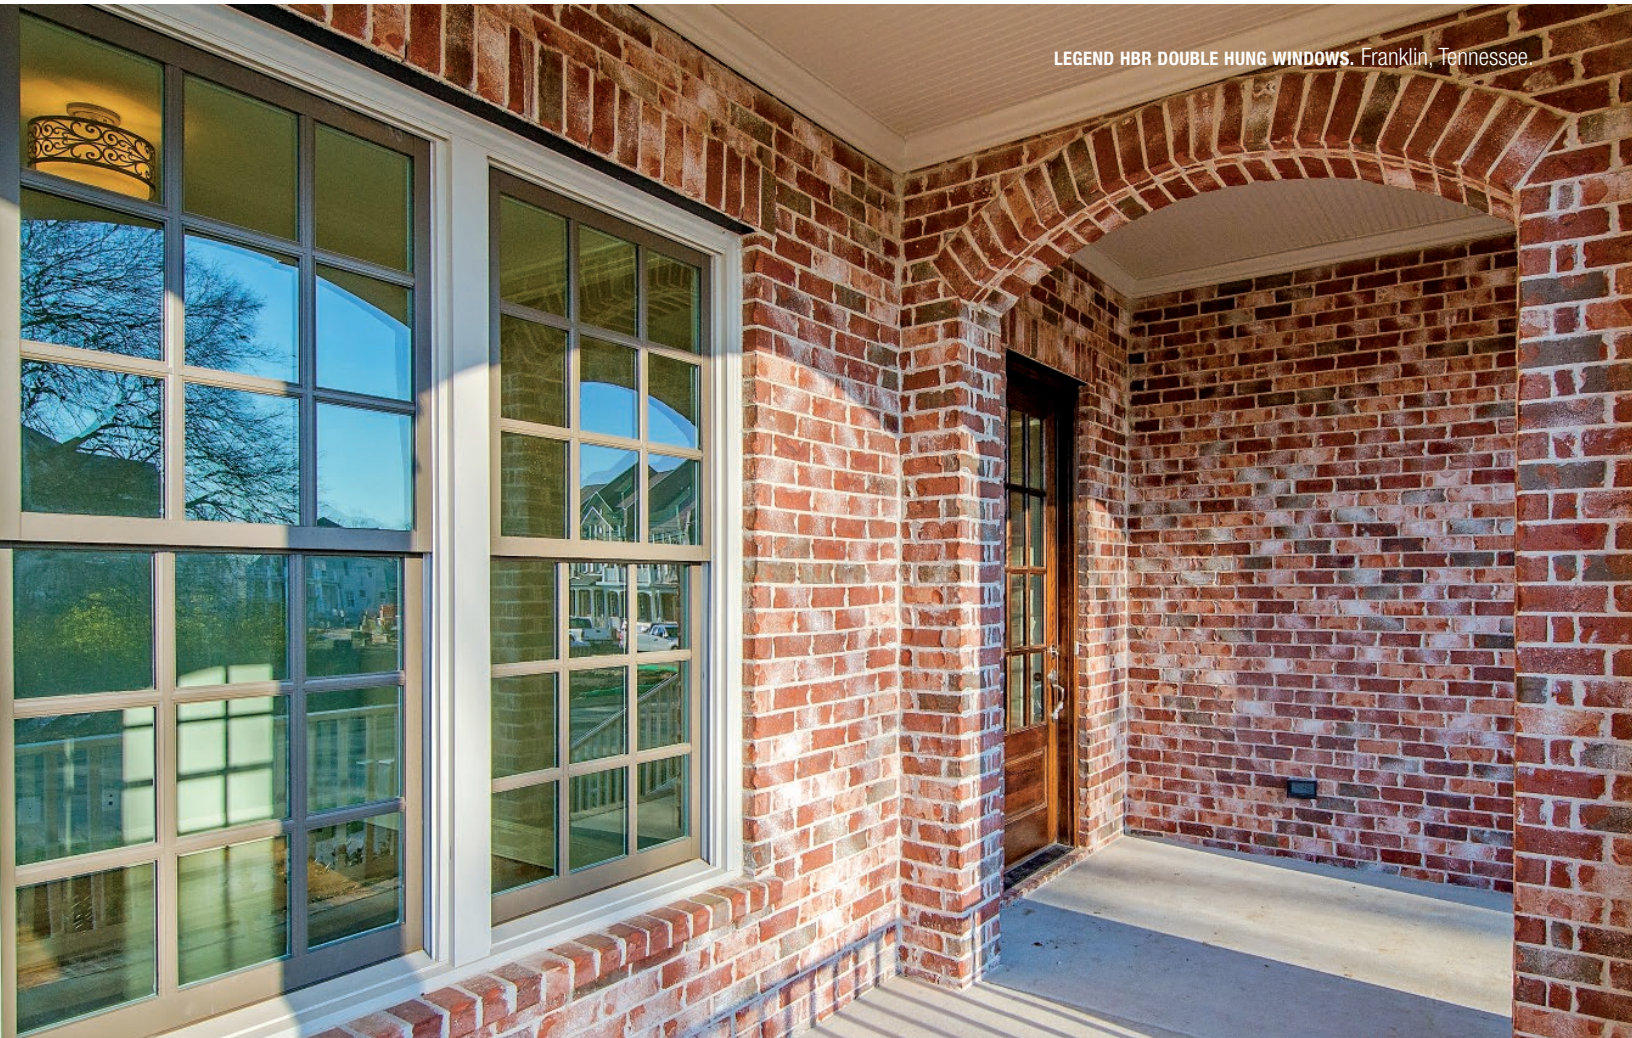

Radius Inner Grille Patterns Note: Before selecting a special grille pattern, confirm alignment with units below.