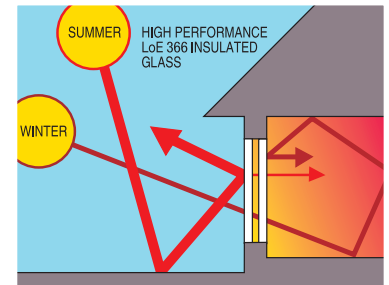

Super Spacer®

Reverse dual-seal technology

(Airspace is not filled with argon in products with breathing tubes.)

Cardinal® LoE 366 Glass

Windsor products feature LoE 366 glass with a coating that alters the way glass transmits visible and invisible light. LoE 366 decreases heat loss in