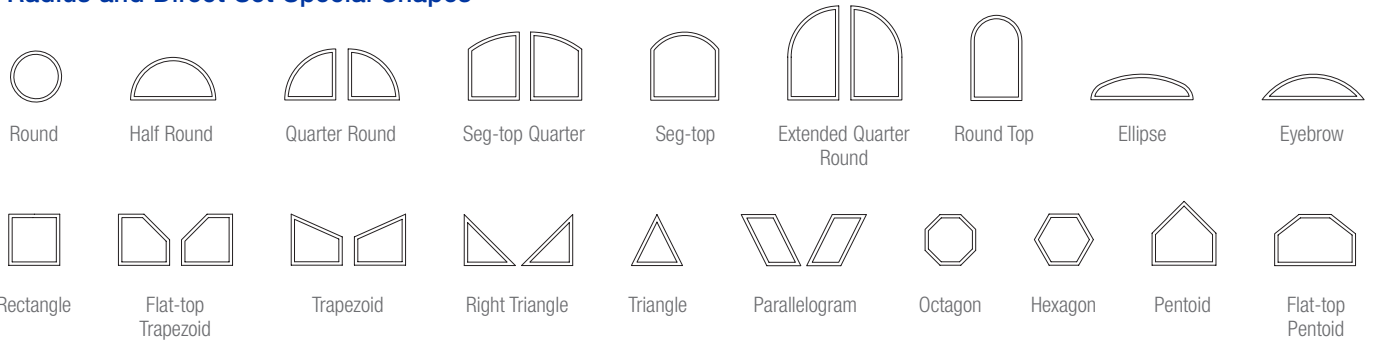

Legend HBR 2"
Contemporary & Putty
WDL w/ Inner Bar

GRILLE PATTERNS

Some grille patterns are not available in all configurations and products.

Casement and Awning Grille Patterns

Patio Door Grille Patterns

GRILLE WIDTHS

Double Hung Grille Patterns

Colonial

Prairie

Diamond

Plaza

DIRECT SET AND RADIUS OPTIONS

Radius and Direct Set Special Shapes

Radius Inner Grille Patterns Note: Before selecting a special grille pattern, confirm alignment with units below.

PATIO DOOR HANDLES AND FINISHES (LEGEND HBR)

Finishes marked with asterisks* feature a clear coating that protects the finish against tarnish and peeling.