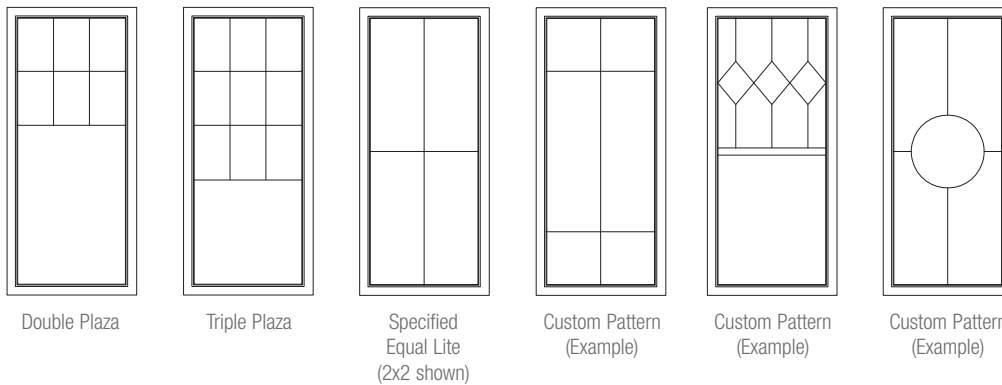

Legend HBR 2"
Contemporary & Putty
WDL w/ Inner Bar

GRILLE PATTERNS

Some grille patterns are not available in all configurations and products.

Casement and Awning Grille Patterns

Patio Door Grille Patterns

GRILLE WIDTHS

Double Hung Grille Patterns

Colonial

Prairie

Diamond

Plaza

DIRECT SET AND RADIUS OPTIONS

Radius and Direct Set Special Shapes