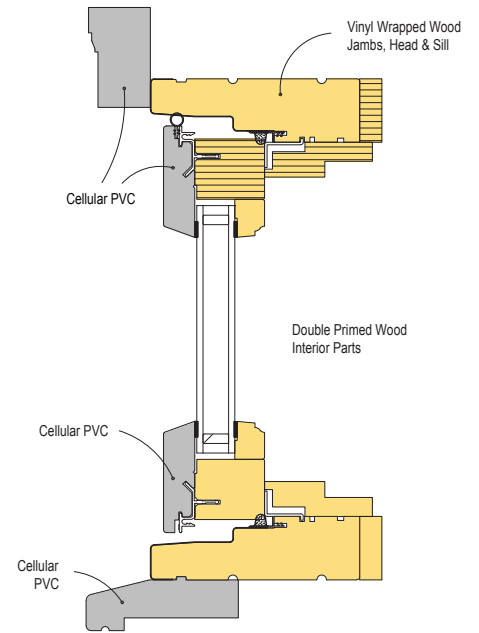

Direct Set & Radius Technical Drawings

**Legend Direct Set – In-sash
Legend Double Hung Transom**

**Legend Direct Set – Direct Glaze
Legend Radius – Direct Glaze**

Legend In-sash Radius

LEGEND HBR 3/4 LITE IN-SWING PATIO DOOR. Bluffton, South Carolina
(Courtesy of Coastal Living Magazine/Josh Gibson).