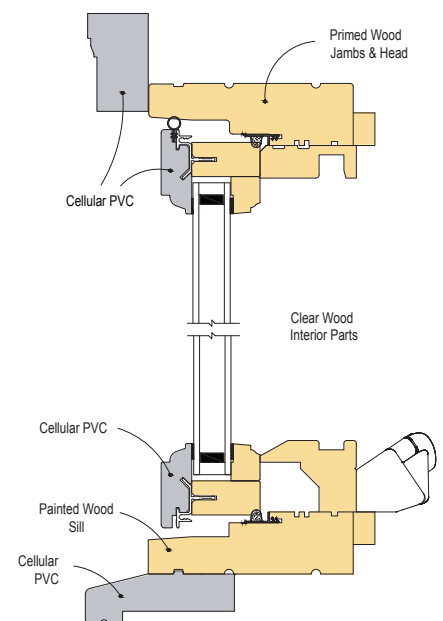

Casement & Awning Technical Drawings

Legend Casement

Legend HBR Casement

**Pinnacle Primed Casement
(For Comparison Purposes Only)**

LEGEND IN-SASH SEGMENT RADIUS WINDOW WITH 4-1/2" BACKBAND CASING AND STANDARD SILL NOSING. Monroe, North Carolina.