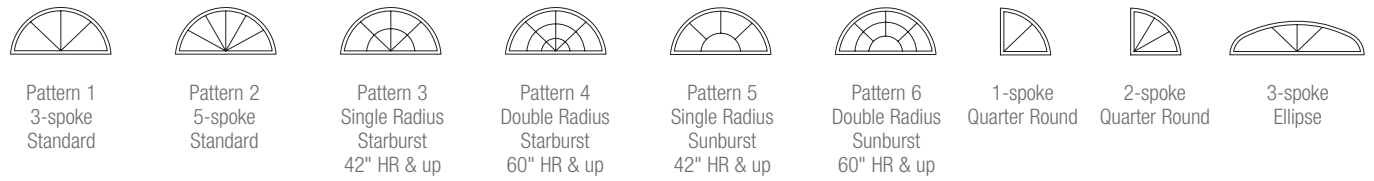

Radius Inner Grille Patterns Note: Before selecting a special grille pattern, confirm alignment with units below.