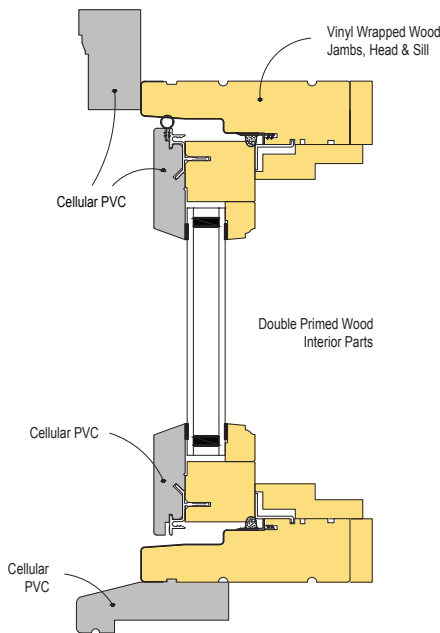

Direct Set & Radius Technical Drawings

**Legend Direct Set – In-sash
Legend Double Hung Transom**