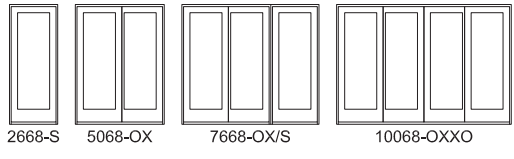

Legend HBR

Sliding Patio Doors

Rough Opq
Frame
Glass

2-8 3/4	4-11 3/4	7-7 3/4	9-9 5/16
2-8	4-11	7-7	9-8 9/16
21 1/4	21 1/4	21 1/4	21 1/4

Rough Opq
Frame
Glass

3-2 3/4	5-11 3/4	9-1 3/4	11-9 5/16
3-2	5-11	9-1	11-8 9/16
27 1/4	27 1/4	27 1/4	27 1/4

6-8
6-7 1/2
64