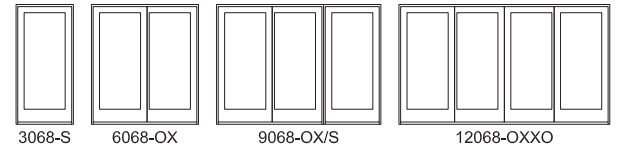

6-8
6-7 1/2
64