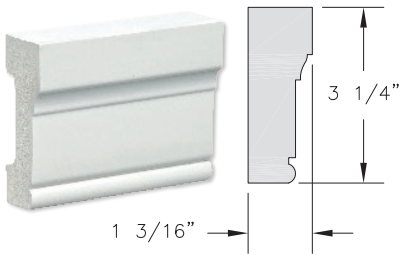

Cellular PVC Exterior Casing Options

Williamsburg