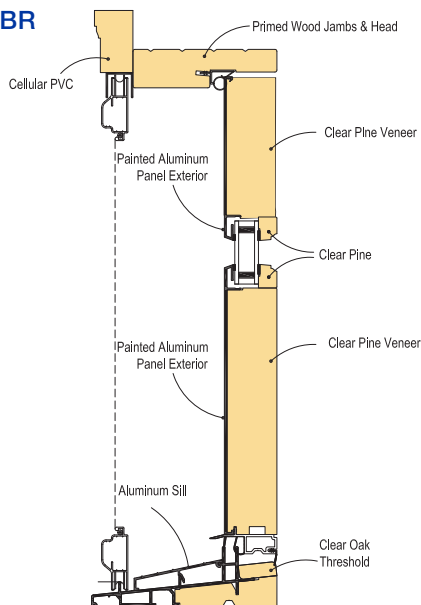

Legend HBR Patio Doors

Make your patio the star of the show. Legend HBR patio doors offer a beautiful gateway to your outdoor space. Combining the durable nature of our primed cellular PVC frame with the exceptional appeal of a wood clad sash, Legend HBR patio doors blend the best aspects of functionality and architectural detail.

Features include a variety of grille types, patterns, hardware finishes and exterior trim options. Additionally, Legend HBR patio doors are paintable and have the option to contrast colors between the sash and frame, giving you even more versatility and opportunity to make your patio door a true showpiece in your home.

Legend HBR patio doors come in French slider or in-swing models. Selecting an in-swing patio door allows you to choose from one or two operational panels, with a total of four panels in one frame. French sliders also feature up to four panels, letting you choose a look that fits your home.

Safety is also accounted for in Legend HBR patio doors with the addition of multi-point locking hardware. To complement this safety feature with style, custom transoms, radius or sidelites can be applied.

Give your patio the attention it deserves with Legend HBR swinging and sliding patio doors.

Patio Door

Technical Drawings

Legend HBR In-swing