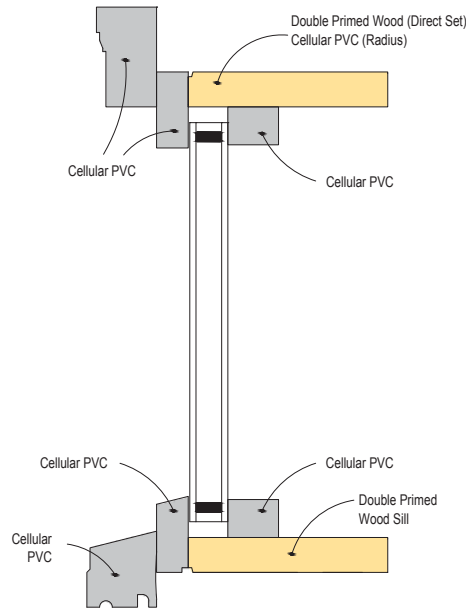

**Legend Direct Set – Direct Glaze
Legend Radius – Direct Glaze**

Legend In-sash Radius