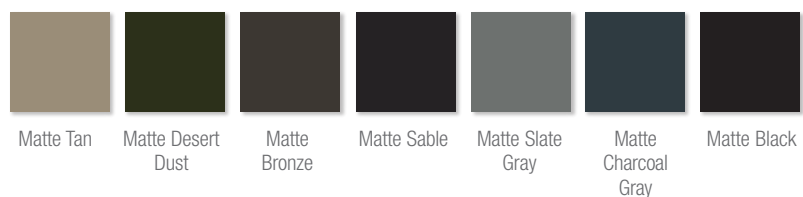

MATTE CLAD COLORS (LEGEND HBR) Available in 2604 finish only.

¹AAMA 2604 finish backed by a 20-year warranty.

²AAMA 2605 finish backed by a 30-year warranty.

³For applications within one mile of the coast, AAMA 2605 finish will carry a 10-year warranty and AAMA 2604 will carry no warranty. For specific warranty details, please refer to the complete warranty document posted on our website, www.windsorwindows.com.