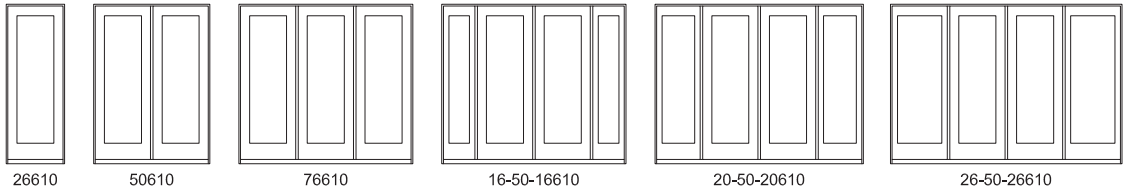

6-10 7/8
6-10 3/8
66 3/4