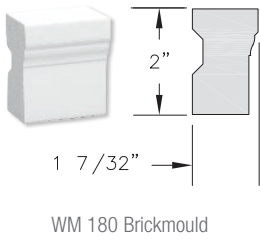

EXTERIOR TRIM

Cellular PVC Exterior Casing Options

WM 180 Brickmould