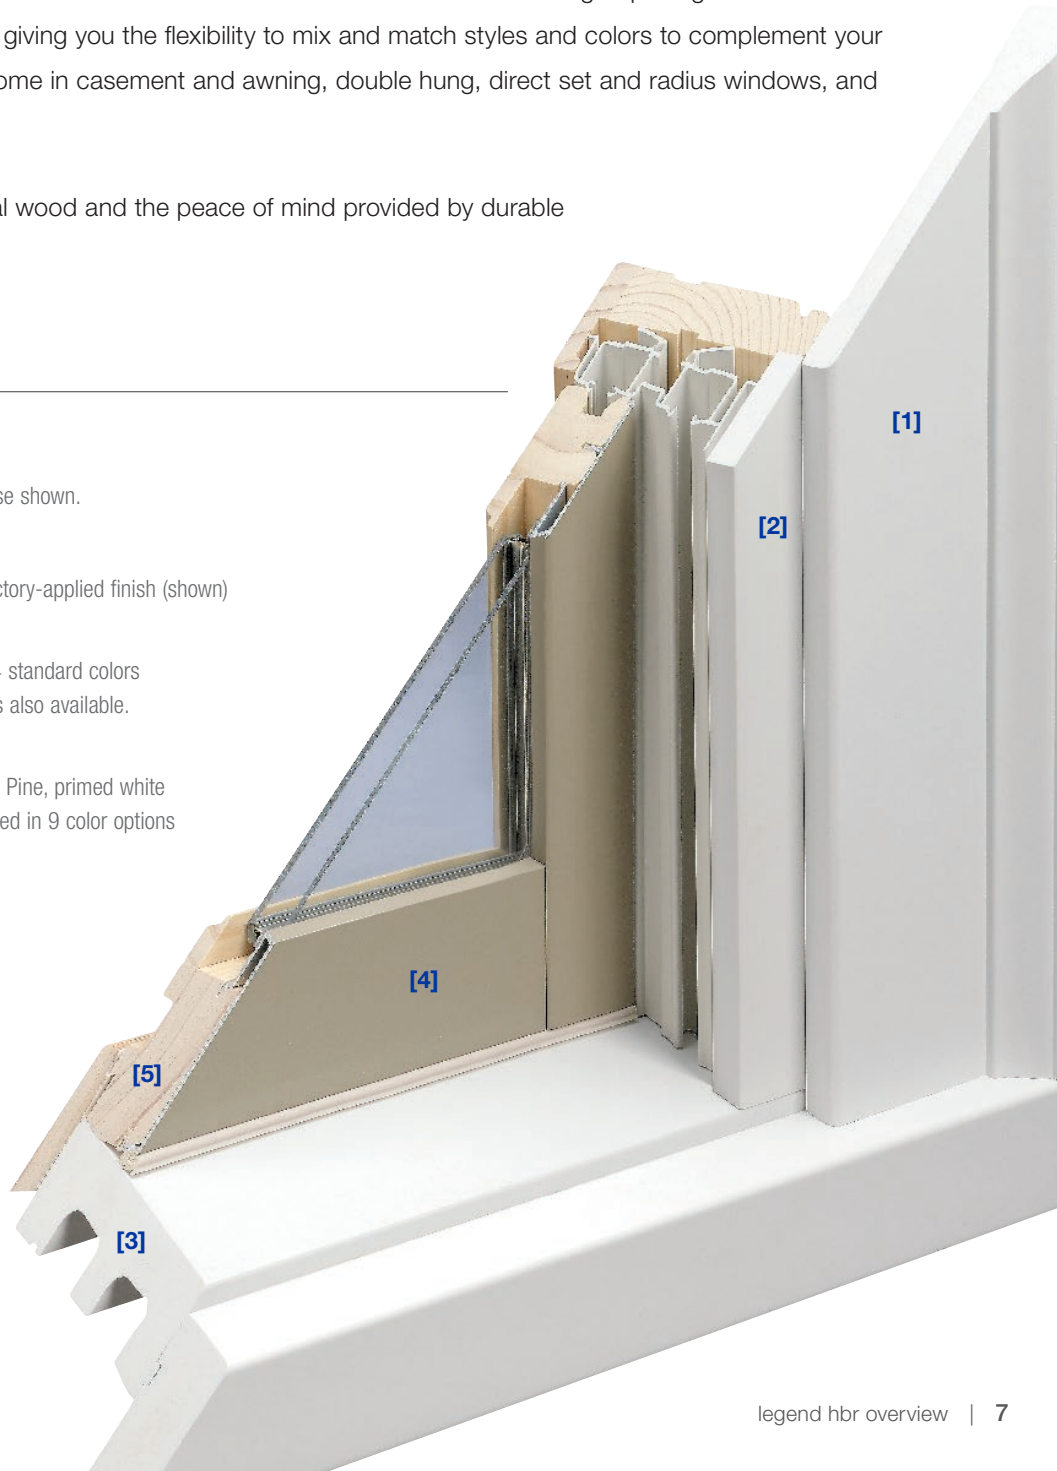

Available with a host of features, including cellular PVC blind stops, extruded clad wood sash in standard, feature or custom colors. Additionally, Legend HBR sash and frame colors can be contrasted and rough openings are identical to those of standard Legend windows, giving you the flexibility to mix and match styles and colors to complement your design vision. Legend HBR offerings come in casement and awning, double hung, direct set and radius windows, and swinging and sliding patio doors.

Bring home the traditional styling of real wood and the peace of mind provided by durable cellular PVC with Legend HBR.

1. ---
2. [1] 4-1/2" backband casing with bull nose sill nose shown.
   - [2] Cellular PVC traditional blind stop.
   - [3] Cellular PVC exterior frame comes in white factory-applied finish (shown) and can easily be painted.
   - [4] Extruded aluminum exterior sash offered in 24 standard colors or 27 feature colors. Custom color matching is also available. Tan cladding shown.
   - [5] Interior frame and sash offered in Clear Select Pine, primed white or black, painted white, black, or gray, or stained in 9 color options including clear coat.