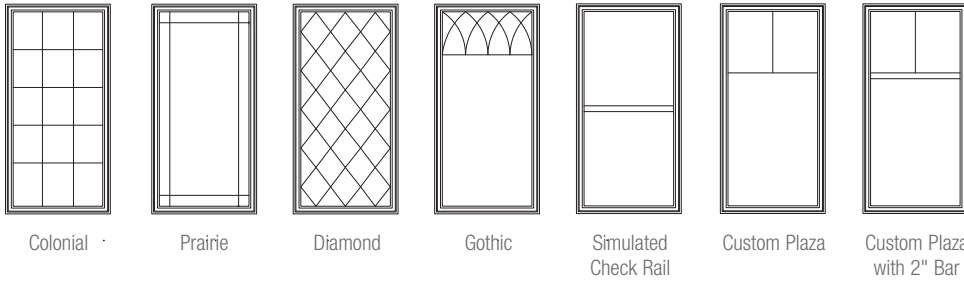

GRILLE PATTERNS

Some grille patterns are not available in all configurations and products.

Casement and Awning Grille Patterns