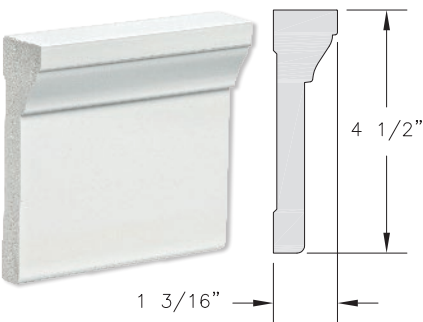

EXTERIOR TRIM

Cellular PVC Exterior Casing Options

WM 180 Brickmould

Cellular PVC Exterior Casing Options

WM 180 Brickmould with Flange

Cellular PVC Exterior Casing Options

Williamsburg

3-1/2" Flat

Cellular PVC Exterior Casing Options

4-1/2" Backband

5-1/2" Flat

Plantation (3-1/2" Side; 5-1/2" Head)

GRILLES All of our wood and cellular PVC Windsor Divided Lite (WDL) bars are hand-fitted to ensure a perfect fit. Tall and short bars are available on casement, awning and direct set. Short bars are available on double hung and patio doors.