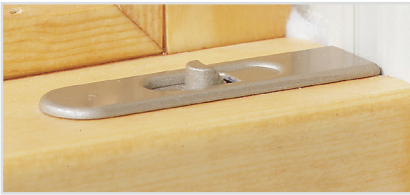

Pinnacle Clad Impact Double Hung

Features and Benefits

- Clear Select Pine interior
- Clad units offer a strong, durable extruded aluminum sash and frame for low maintenance
- Glass is replaceable in case of damage
- EZ Tilt operation available for easy removal and replacement of sash (double hung only)

- Recessed lock and keeper for a sleek appearance

- Block and tackle balance system for ease of operation
- No-finger pull option for hardware application
- Certified against hurricane blasts: Laminated glass allows unit to crack instead of shatter when under great pressure
- Meets and exceeds building codes for extreme coastal environment conditions
- Laminated glass dampens sounds from traffic, neighbors and the outdoors
- Preserve protective film standard
- Head frame corners will be secured with corner keys, injected silicone and screws for improved stability
- A new, full-size, inverted block and tackle balance provides support for a heavier sash
- Jamb jacks provide the ability to make future adjustments after settling
- A trim identification line on the side and head inside stops provides easy alignment during installation

Exterior Trim

- Clad windows available with WM 180 brickmould, Williamsburg or 3-1/2" flat casing; 3/8", 1-1/4" and 2-1/4" subsill available

Grilles

Windsor Divided Lite (WDL) = simulated divided lite

- 7/8" and 1-1/4" Perimeter Grille (*NOT available on radius double hung*)
- 7/8" and 1-1/4" Stick Grille
- 3/4" and 1" Profiled Inner Grille
- 13/16" Flat Inner Grille
- 7/8v and 1-1/4" Ogee WDL
- 5/8", 7/8", 1-1/4" and 2" Short Putty WDL
- 5/8", 7/8", 1-1/4" and 2" Short Contemporary WDL
- 2" Simulated Check Rail (*DH picture only*)
- Standard and custom grille patterns available